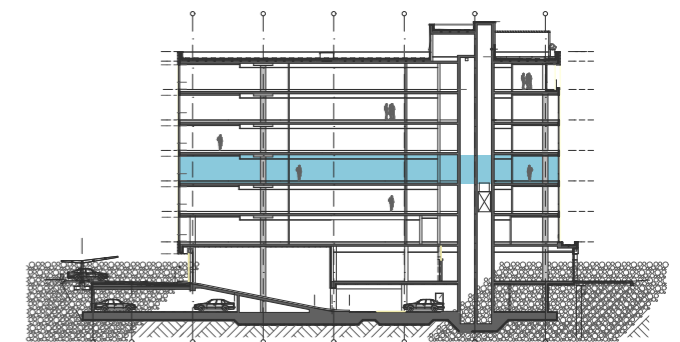

OFFICE PARK
PLOVDIV

B4.1.2

Floor 3

Leasable area 312.5 sq.m

65A Svoboda Blvd.,
4000 Plovdiv

+359 895 658 501
sales@officeparkplovdiv.com
www.officeparkplovdiv.com